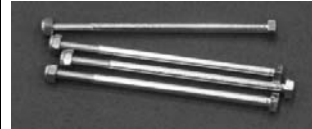

Bushing 12.7mm (1/2"), 2 pairs  
(for 2 wheels) \$25.00

[WZ3-BUSA \(SLOTTED\)](#)

Bushing 12.7mm (1/2"), 2 pairs  
(for 2 wheels) \$25.00

[WZ3-BRUB](#)

Bearing 20mm (3/4"), 2 pairs  
(for 2 wheels) \$25.00

[WZ3-BRUC](#)

Bearing 25.4mm (1"), 2 pairs  
(for 2 wheels) \$25.00

[WZ3-BRR](#)

Bearing Retainer Ring, 2 pairs  
(for 2 wheels) \$10.00

[WZ5-30UA-NBS145](#)

Nut/Bolt Set of 4 (1/2")  
\$16.00

[WZ5-30UB/30UC-NBS150](#)