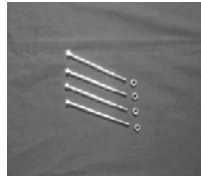

Polyurethane Wheel Parts (click on part number to add to cart)

24cm PU Wheel

[WZ1-24UA](#)

24cm PU Wheel Assembly
$48.00

[WZ3-24U-T](#)

24cm Polyurethane Tire Only
$32.00

[WZ3-24U-HUB](#)

24U Hub, 2 piece
$11.00

[WZ3-24U-BA](#)

Bushing 12.7mm (1/2"), 2 pairs
(for 2 wheels) $15.00

[WZ3-24U-BB](#)

Bushing 20mm (3/4"), 2 pairs
(for 2 wheels) $15.00

[WZ3-24U-BD](#)

Bushing 16mm (5/8"), 2 pairs
(for 2 wheels) $15.00

[WZ3-24U-BRR](#)

Bushing Retainer Ring Set of 4
(for 2 wheels) $10.00

[WZ5-24U-NBS](#)

Nut/Bolt Set of 4
$15.00

Please click your browser's back button to return.

30cm PU Wheel

[WZ1-30UA](#)

30cm PU Wheel Assembly
$67.00

[WZ3-30U-T](#)

30cm Polyurethane Tire Only
$46.00

[WZ3-30U-HUB](#)

30U Hub, 2 piece
$13.00

[WZ3-BUA](#)

Bushing 12.7mm (1/2"), 2 pairs
(for 2 wheels) $25.00

[WZ3-BUSA (SLOTTED)](#)

Bushing 12.7mm (1/2"), 2 pairs
(for 2 wheels) $25.00

[WZ3-BRUB](#)

Bearing 20mm (3/4"), 2 pairs
(for 2 wheels) $25.00

[WZ3-BRUC](#)

Bearing 25.4mm (1"), 2 pairs
(for 2 wheels) $25.00

[WZ3-BRR](#)

Bearing Retainer Ring, 2 pairs
(for 2 wheels) $10.00

[WZ5-30UA-NBS145](#)

Nut/Bolt Set of 4 (1/2")
$16.00

[WZ5-30UB/30UC-NBS150](#)

Nut/Bolt Set of 4 (3/4 or 1")
$17.00

42cm PU Wheel

[WZ1-42UC](#)

42cm PU Wheel Assembly
$110.00

[WZ3-42U-T](#)

42cm Polyurethane Tire Only
$72.00

[WZ3-42/49U-HUB](#)

42/42U Hub, 2piece
$23.00

49cm PU Wheel

[WZ1-49UC](#)

49cm PU Wheel Assembly
$129.00

[WZ3-49U-T](#)

49cm Polyurethane Tire Only
$90.00

[WZ3-BRUC](#)

Bearing 25.4mm(1"), 2 pairs
(for 2 wheels) $25.00

[WZ3-BRR](#)

Bearing Retainer Ring, 2 pairs
(for 2 wheels) $10.00

[WZ5-42/49U-NBS](#)

Nut/bolt Set of 4
$20.00

Please click your browser's back button to return.