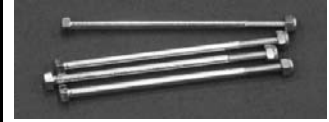

Bushing 12.7mm (1/2"), 2 pairs  
(for 2 wheels) \$25.00

[WZ3-BUSA \(SLOTTED\)](#)

Bushing 12.7mm (1/2"), 2 pairs  
(for 2 wheels) \$25.00

[WZ3-BRUB](#)

Bearing 20mm (3/4"), 2 pairs  
(for 2 wheels) \$25.00

[WZ3-BRUC](#)

Bearing 25.4mm (1"), 2 pairs  
(for 2 wheels) \$25.00

[WZ3-BRR](#)

Bearing Retainer Ring, 2 pairs  
(for 2 wheels) \$10.00

[WZ5-30UA-NBS145](#)

Nut/Bolt Set of 4 (1/2")  
\$16.00

[WZ5-30UB/30UC-NBS150](#)