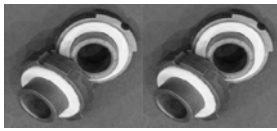

Bushing 12.7mm (1/2"), 2 pairs  
(for 2 wheels) \$25.00

[WZ3-BUSA \(SLOTTED\)](#)

Bushing 12.7mm (1/2"), 2 pairs  
(for 2 wheels) \$25.00

[WZ3-BRUB](#)

Bearing 20mm (3/4"), 2 pairs  
(for 2 wheels) \$25.00

[WZ3-BRUC](#)

Bearing 25.4mm (1"), 2 pairs  
(for 2 wheels) \$25.00

[WZ3-BRR](#)

Bearing Retainer Ring, 2 pairs  
(for 2 wheels) \$10.00

[WZ5-30UA-NBS145](#)

Nut/Bolt Set of 4 (1/2")  
\$16.00

[WZ5-30UB/30UC-NBS150](#)