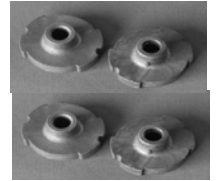

Bushing 12.7mm (1/2"), 2 pairs  
(for 2 wheels) \$25.00

[WZ3-BUSA \(SLOTTED\)](#)

Bushing 12.7mm (1/2"), 2 pairs  
(for 2 wheels) \$25.00

[WZ3-BRUB](#)

Bearing 20mm (3/4"), 2 pairs  
(for 2 wheels) \$25.00