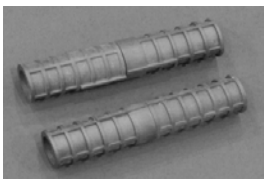

[WZ3-22C-BA](#)

22C Bushing 12.7mm (1/2")
1 pair, (for 2 wheels) \$10.00

[WZ3-22C-BB](#)

22C Bushing 20mm (3/4")
1 pair, (for 2 wheels) \$12.00

[WZ5-22C-NBS](#)

Nut/bolt set of 3 (6x95mm)
\$9.00

30cm PVC Wheel

[WZ1-30CA](#)

30cm PVC Wheel Assembly
\$60.00

[WZ3-30C-T](#)

30cm PVC Tire Only
\$37.00

[WZ3-30C-HUB](#)

30C Hub, 2piece
\$14.00

[WZ3-30C-BA \(slotted\)](#)

30C Bushing 12.7mm (1/2")
1 pair, (for 2 wheels) \$13.00

[WZ3-30C-BB](#)

30C Bushing 20mm (3/4")
1 pair, (for 2 wheels) \$15.00

[WZ3-30C-BC](#)

30C Bushing 25.4mm (1")
1 pair, (for 2 wheels) \$15.00

[WZ5-30C-NBS](#)

Nut/bolt set of 3(6x140mm)
\$12.00

Please click your browser's back button to return.