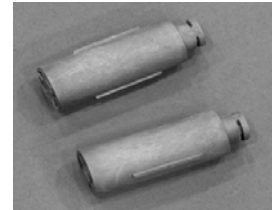

PVC Wheel Parts (click on part number to add to cart)

22cm PVC Wheel

[WZ1-22CA](#)

22cm PVC Wheel Assembly
\$37.00

[WZ3-22C-T](#)

22cm PVC Tire Only
\$19.00

[WZ3-22C-HUB](#)

22C Hub, 2 piece
\$9.00

[WZ3-22C-BA](#)

22C Bushing 12.7mm (1/2")
1 pair, (for 2 wheels) \$10.00

[WZ3-22C-BB](#)

22C Bushing 20mm (3/4")
1 pair, (for 2 wheels) \$12.00

[WZ5-22C-NBS](#)

Nut/bolt set of 3 (6x95mm)
\$9.00

30cm PVC Wheel

[WZ1-30CA](#)

30cm PVC Wheel Assembly
\$60.00

[WZ3-30C-T](#)

30cm PVC Tire Only
\$37.00

[WZ3-30C-HUB](#)

30C Hub, 2piece
\$14.00

[WZ3-30C-BA \(slotted\)](#)

30C Bushing 12.7mm (1/2")
1 pair, (for 2 wheels) \$13.00