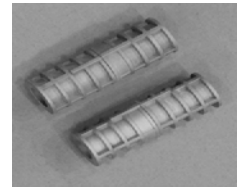

PVC Wheel Parts (click on part number to add to cart)

22cm PVC Wheel

[WZ1-22CA](#)

22cm PVC Wheel Assembly
\$37.00

[WZ3-22C-T](#)

22cm PVC Tire Only
\$19.00

[WZ3-22C-HUB](#)

22C Hub, 2 piece
\$9.00

[WZ3-22C-BA](#)

22C Bushing 12.7mm (1/2")
1 pair, (for 2 wheels) \$10.00

[WZ3-22C-BB](#)

22C Bushing 20mm (3/4")
1 pair, (for 2 wheels) \$12.00

[WZ5-22C-NBS](#)

Nut/bolt set of 3 (6x95mm)
\$9.00

30cm PVC Wheel

[WZ1-30CA](#)

30cm PVC Wheel Assembly
\$60.00

[WZ3-30C-T](#)

30cm PVC Tire Only
\$37.00

[WZ3-30C-HUB](#)

30C Hub, 2piece
\$14.00

[WZ3-30C-BA \(slotted\)](#)

30C Bushing 12.7mm (1/2")
1 pair, (for 2 wheels) \$13.00