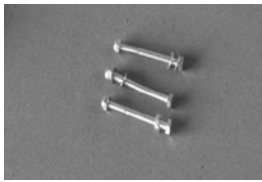

PVC Wheel Parts (click on part number to add to cart)

22cm PVC Wheel

[WZ1-22CA](#)

22cm PVC Wheel Assembly
\$37.00

[WZ3-22C-T](#)

22cm PVC Tire Only
\$19.00

[WZ3-22C-HUB](#)

22C Hub, 2 piece
\$9.00

[WZ3-22C-BA](#)

22C Bushing 12.7mm (1/2")
1 pair, (for 2 wheels) \$10.00

[WZ3-22C-BB](#)

22C Bushing 20mm (3/4")
1 pair, (for 2 wheels) \$12.00

[WZ5-22C-NBS](#)

Nut/bolt set of 3 (6x95mm)
\$9.00

30cm PVC Wheel

[WZ1-30CA](#)

30cm PVC Wheel Assembly
\$60.00

[WZ3-30C-T](#)

30cm PVC Tire Only
\$37.00

[WZ3-30C-HUB](#)

30C Hub, 2piece
\$14.00

[WZ3-30C-BA \(slotted\)](#)

30C Bushing 12.7mm (1/2")
1 pair, (for 2 wheels) \$13.00

[WZ3-30C-BB](#)

30C Bushing 20mm (3/4")
1 pair, (for 2 wheels) \$15.00

[WZ3-30C-BC](#)

30C Bushing 25.4mm (1")
1 pair, (for 2 wheels) \$15.00

[WZ5-30C-NBS](#)

Nut/bolt set of 3(6x140mm)
\$12.00

Please click your browser's back button to return.