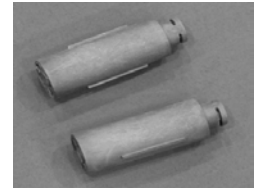

[WZ3-22C-BA](#)

22C Bushing 12.7mm (1/2")
1 pair, (for 2 wheels) \$10.00

[WZ3-22C-BB](#)

22C Bushing 20mm (3/4")
1 pair, (for 2 wheels) \$12.00

[WZ5-22C-NBS](#)

Nut/bolt set of 3 (6x95mm)
\$9.00

30cm PVC Wheel

[WZ1-30CA](#)

30cm PVC Wheel Assembly
\$60.00

[WZ3-30C-T](#)

30cm PVC Tire Only
\$37.00

[WZ3-30C-HUB](#)

30C Hub, 2piece
\$14.00

[WZ3-30C-BA \(slotted\)](#)

30C Bushing 12.7mm (1/2")
1 pair, (for 2 wheels) \$13.00

[WZ3-30C-BB](#)

30C Bushing 20mm (3/4")
1 pair, (for 2 wheels) \$15.00

[WZ3-30C-BC](#)

30C Bushing 25.4mm (1")
1 pair, (for 2 wheels) \$15.00

[WZ5-30C-NBS](#)

Nut/bolt set of 3(6x140mm)
\$12.00

Please click your browser's back button to return.