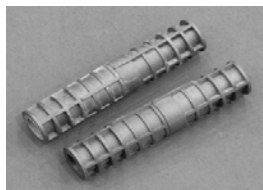

PVC Wheel Parts (click on part number to add to cart)

22cm PVC Wheel

[WZ1-22CA](#)

22cm PVC Wheel Assembly
\$37.00

[WZ3-22C-T](#)

22cm PVC Tire Only
\$19.00

[WZ3-22C-HUB](#)

22C Hub, 2 piece
\$9.00

[WZ3-22C-BA](#)

22C Bushing 12.7mm (1/2")
1 pair, (for 2 wheels) \$10.00

[WZ3-22C-BB](#)

22C Bushing 20mm (3/4")
1 pair, (for 2 wheels) \$12.00

[WZ5-22C-NBS](#)

Nut/bolt set of 3 (6x95mm)
\$9.00

30cm PVC Wheel

[WZ1-30CA](#)

30cm PVC Wheel Assembly
\$60.00

[WZ3-30C-T](#)

30cm PVC Tire Only
\$37.00

[WZ3-30C-HUB](#)

30C Hub, 2piece
\$14.00

[WZ3-30C-BA \(slotted\)](#)

30C Bushing 12.7mm (1/2")
1 pair, (for 2 wheels) \$13.00

[WZ3-30C-BB](#)

30C Bushing 20mm (3/4")
1 pair, (for 2 wheels) \$15.00

[WZ3-30C-BC](#)

30C Bushing 25.4mm (1")
1 pair, (for 2 wheels) \$15.00

[WZ5-30C-NBS](#)

Nut/bolt set of 3(6x140mm)
\$12.00

Please click your browser's back button to return.