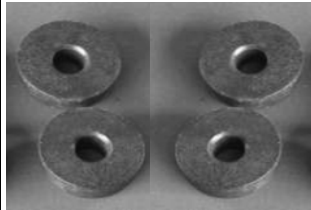

Utility Wheel Parts (click on part number to add to cart)

[WZ1-38TT-PB](#)

38cm Tuff Tire Wheel
\$48.00

[WZ3-TT-BA](#)

Tuff Tire Bushing 12.7mm (1/2")
(for 2 wheels) \$10.00

[WZ3-TT-BB](#)

Tuff Tire Bushing 20mm (3/4")
(for 2 wheels) \$10.00

[WZ3-TT-BD](#)

Tuff Tire Bushing 16mm (5/8")
(for 2 wheels) \$10.00

[WZ3-TT-BC](#)

Tuff Tire Bushing 20mm (1")
(for 2 wheels) \$10.00

Please
click your
browser's
back
button to
return.