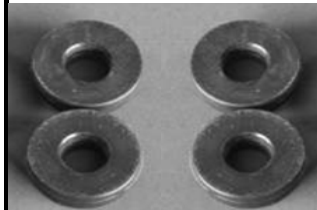

Utility Wheel Parts (click on part number to add to cart)

[WZ1-38TT-PB](#)

38cm Tuff Tire Wheel
\$48.00

[WZ3-TT-BA](#)

Tuff Tire Bushing 12.7mm (1/2")
(for 2 wheels) \$10.00

[WZ3-TT-BB](#)

Tuff Tire Bushing 20mm (3/4")
(for 2 wheels) \$10.00

[WZ3-TT-BD](#)

Tuff Tire Bushing 16mm (5/8")
(for 2 wheels) \$10.00

[WZ3-TT-BC](#)

Tuff Tire Bushing 20mm (1")
(for 2 wheels) \$10.00

Please
click your
browser's
back
button to
return.