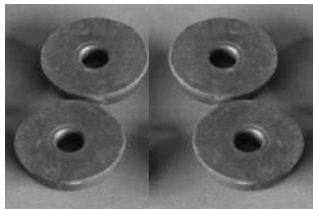

Utility Wheel Parts (click on part number to add to cart)

[WZ1-38TT-PB](#)

38cm Tuff Tire Wheel
\$48.00

[WZ3-TT-BA](#)

Tuff Tire Bushing 12.7mm (1/2")
(for 2 wheels) \$10.00

[WZ3-TT-BB](#)

Tuff Tire Bushing 20mm (3/4")
(for 2 wheels) \$10.00

[WZ3-TT-BD](#)

Tuff Tire Bushing 16mm (5/8")
(for 2 wheels) \$10.00

[WZ3-TT-BC](#)

Tuff Tire Bushing 20mm (1")
(for 2 wheels) \$10.00

Please
click your
browser's
back
button to
return.